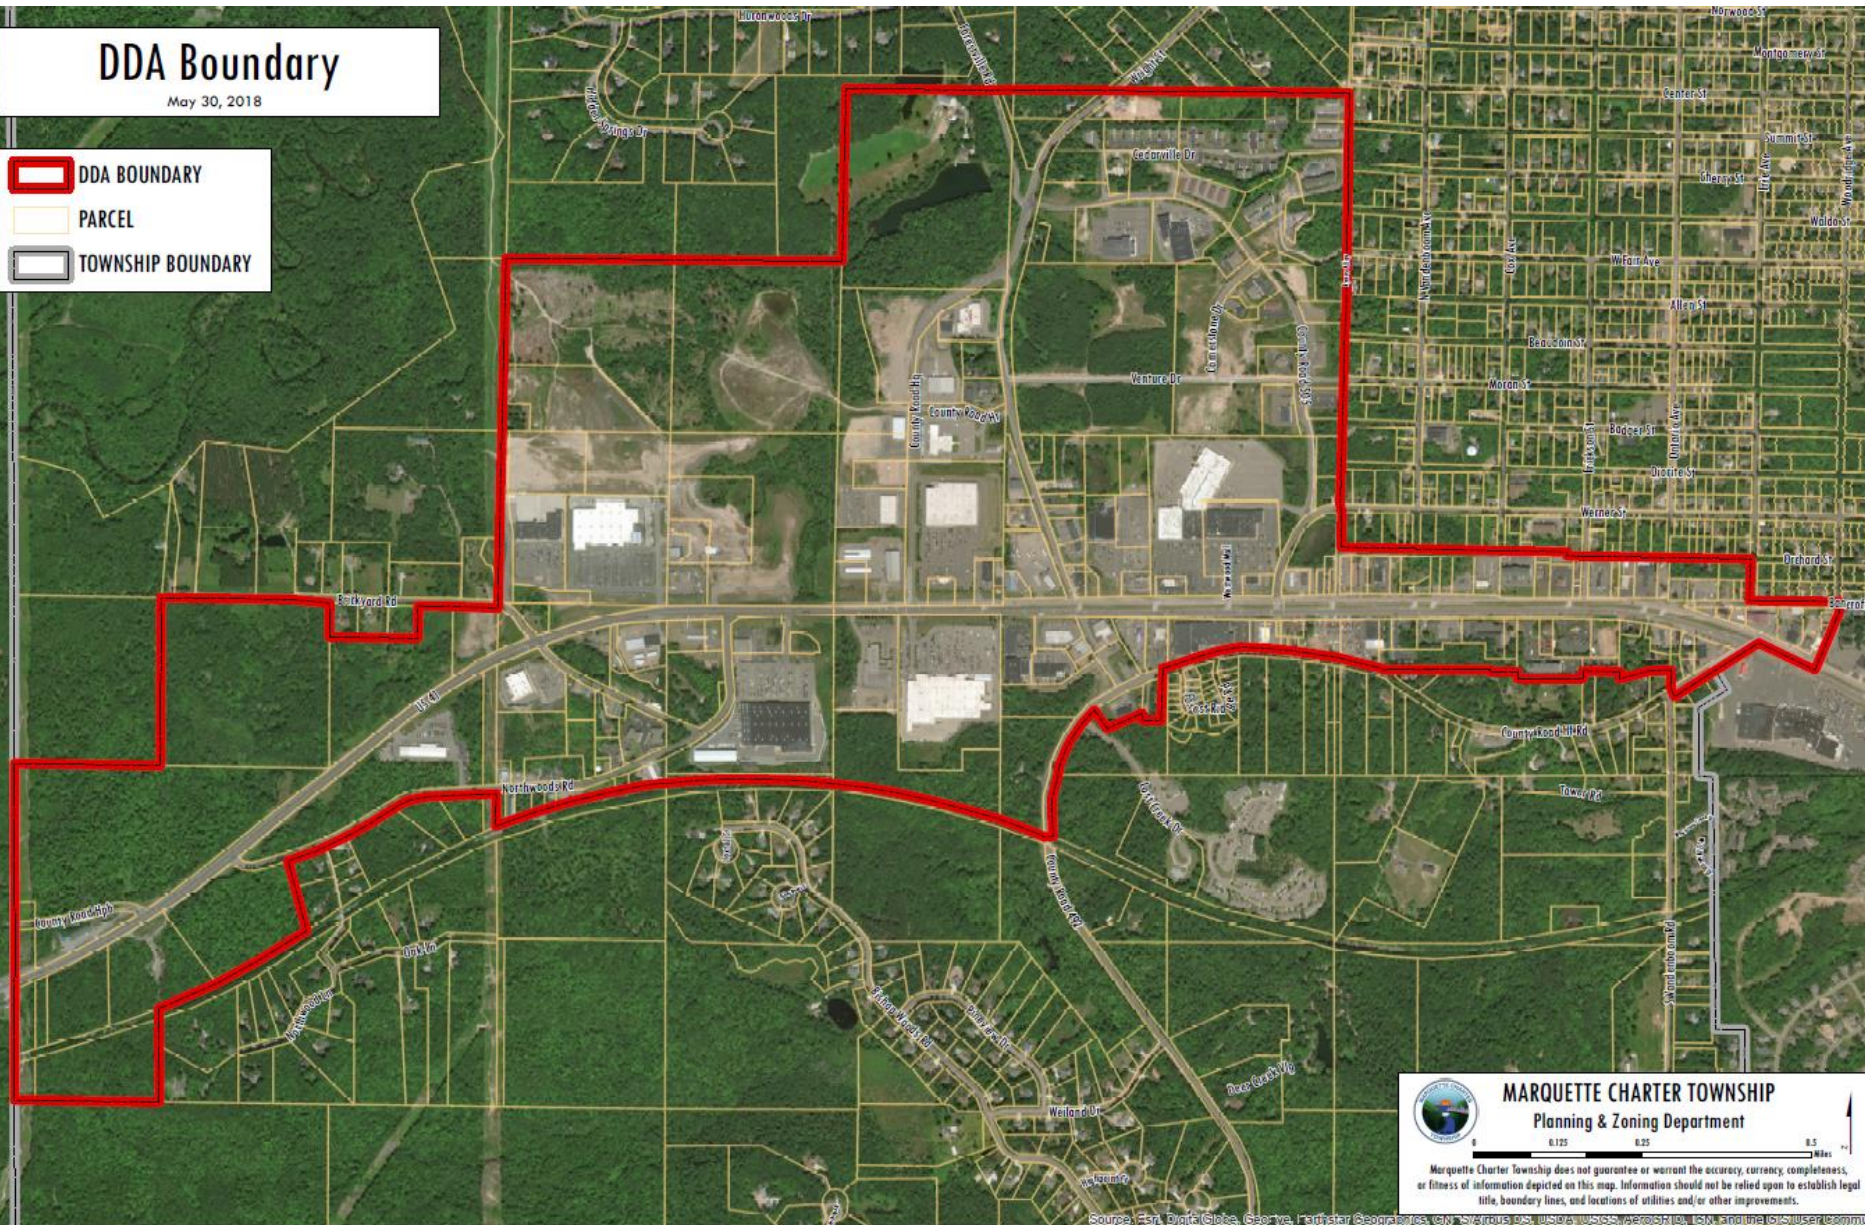

# NEW DDA MAP 2018

## DDA Boundary

May 30, 2018

-  DDA BOUNDARY
-  PARCEL
-  TOWNSHIP BOUNDARY

 **MARQUETTE CHARTER TOWNSHIP**  
Planning & Zoning Department

0 0.125 0.25 0.5 Miles

Marquette Charter Township does not guarantee or warrant the accuracy, currency, completeness, or fitness of information depicted on this map. Information should not be relied upon to establish legal title, boundary lines, and locations of utilities and/or other improvements.

Source: Esri, DigitalGlobe, GeoEye, Earthstar Geographics, CNR/Airphoto DS, USDA, IGN, AeroGRID, IGN, and the GIS User Community